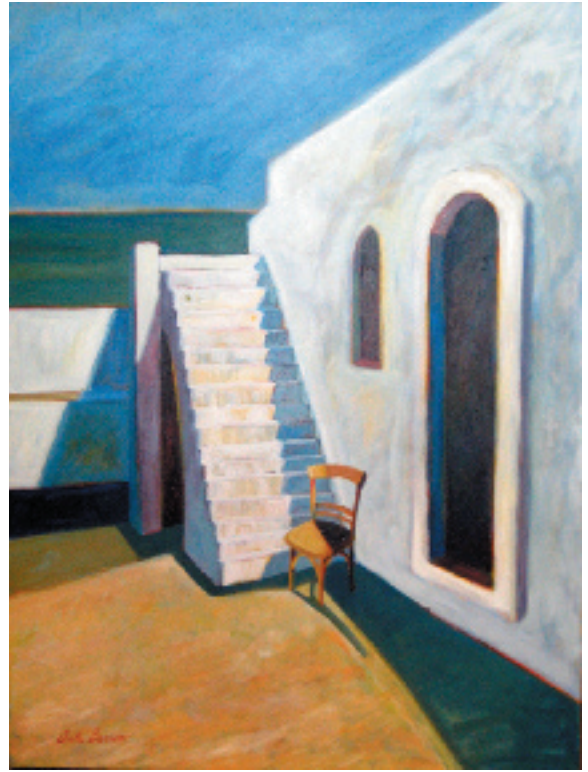

a

g

h

i

b

c

d

e

f

anitabenson

- a Water People 25 x 41 ..... $1600
- b Tall Woman 20 x 16 ..... $600
- c Fallen Angel 20 x 16 ..... $600
- d The Pareo 20 x 16..... $600
- e Carmel Valley Shadows 29 x 42... $1600
- f Fog Coming In 30 x 40 ..... $1400
- g Hot Afternoon in Greece 40 x 30 . $1600
- h Cypress 16 x 20 ..... $600
- i Cypress II 16 x 20 ..... $600